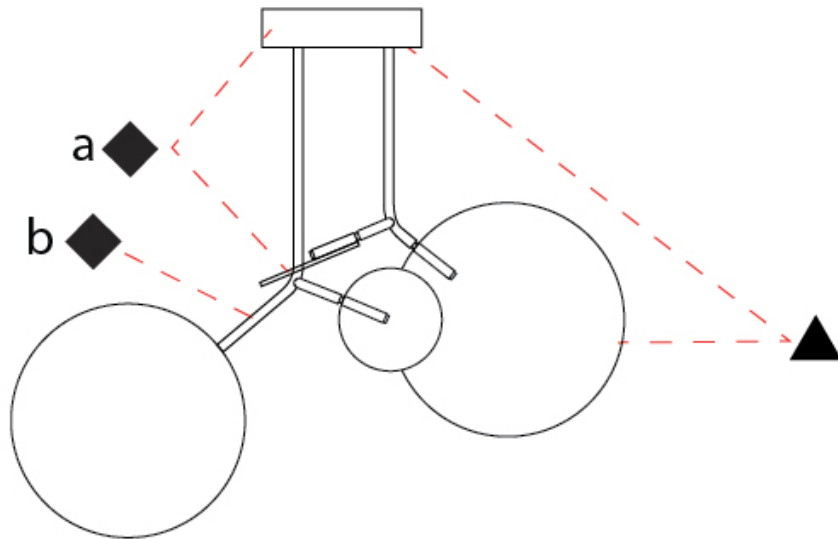

BALLON SUSPENSION

D71033-

PROJECT

TYPE

SPECIFIER

QUANTITY

DATE

D